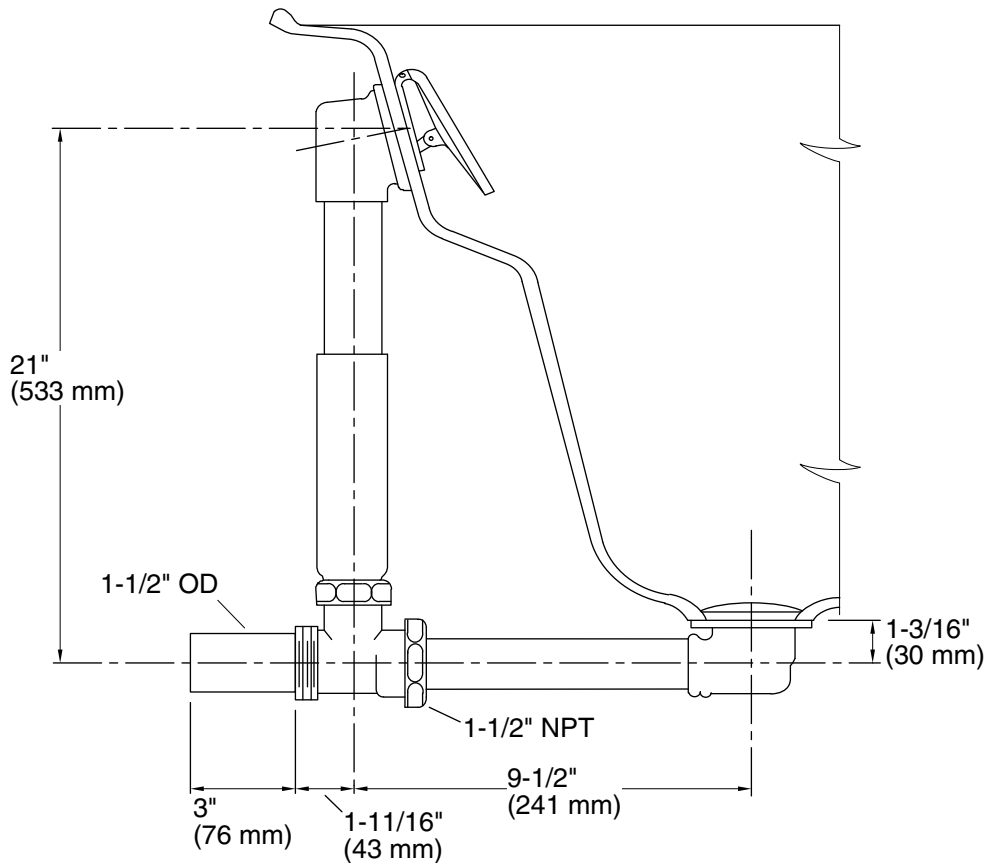

Features

- 17-gauge brass construction.
- Brass tailpiece.
- 1½" (38 mm) NPT connection.
- Supports both above- and through-the-floor installations.
- For use with most Tea-for-Two® 66" x 36" whirlpools with spa/massage enhanced package.

Technical Information

All product dimensions are nominal.

Notes

Install this product according to the installation guide.

ADA compliant when installed to the specific requirements of these regulations.